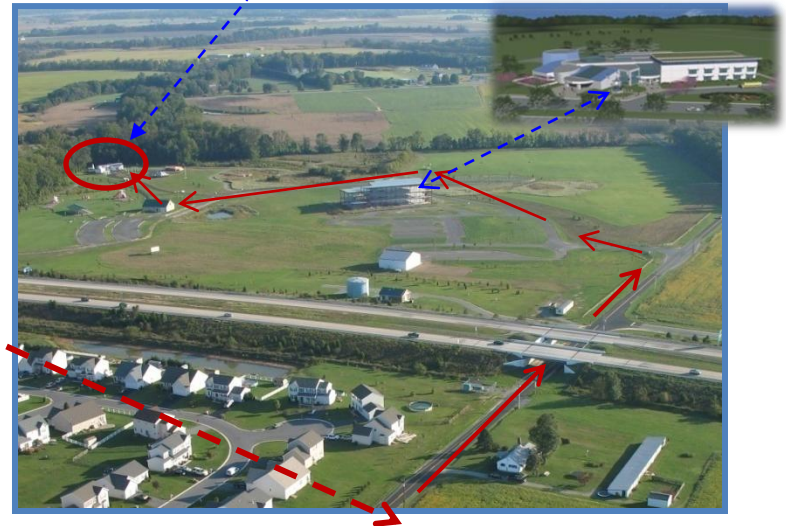

Directions Going North From Dover, DE

- North on DE-1 to **Exit 114** toward US-13 South
- Left on US-13 South
- Proceed through the 1st stop light
- Prepare to turn left onto Big Oak Road (2nd stoplight) (Landmark—"Ocean Pro" sign)
- Left on Big Oak Road, go under DE-1 to Henhar Dr.
- Left on Henhar Dr, then right on Wright Way
- Follow the arrows on the photos to the Environmental Outpost (circled).

DASEF
 585 Big Oak Road
 Smyrna, DE

Environmental Outpost

Alternative
 - North on US 13 (DuPont Hwy)
 - Right turn on Big Oak Road
 -- Then, as above